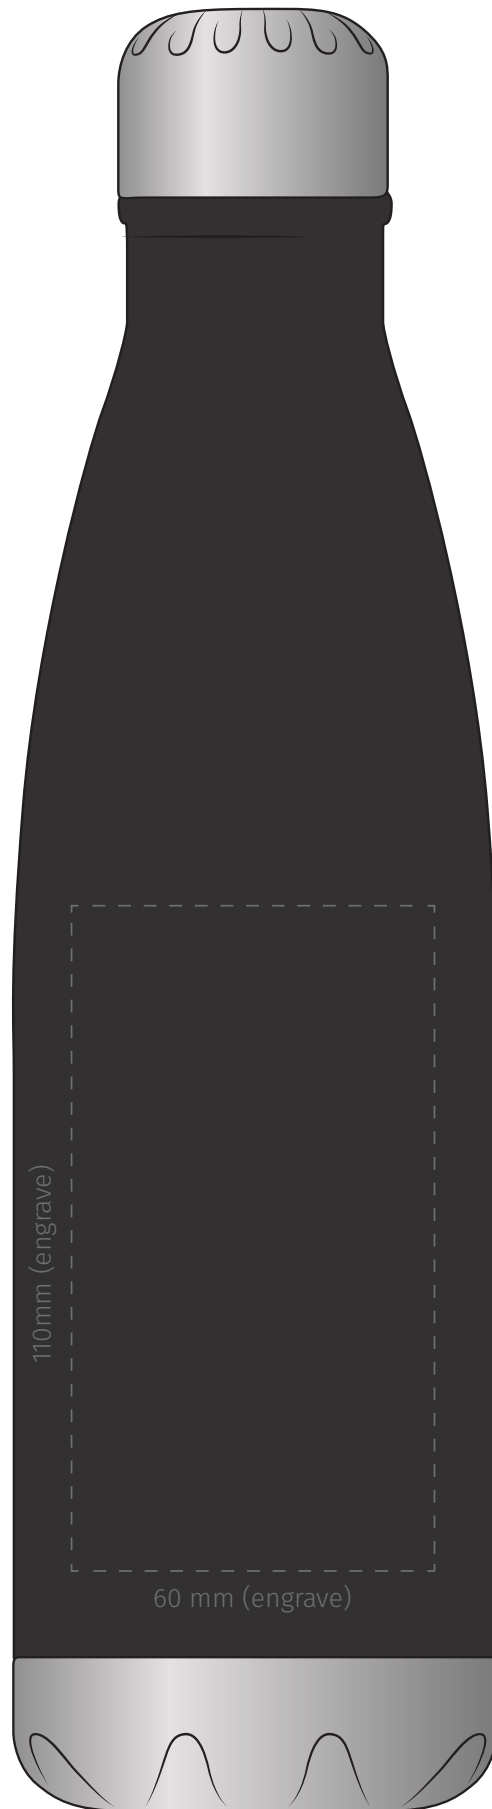

TEMPLATE:
■ 750ML THERMO BOTTLE

BRANDING Engrave

Max engrave area 60 x 110mm

Item shown at 80% actual size when viewed on A4 paper

TEMPLATE:

■ 750ML THERMO BOTTLE

BRANDING Screen

Max print area 120 x 90mm

Item shown at 80% actual size when viewed on A4 paper

TEMPLATE:

■ 750ML THERMO BOTTLE

245.044mm

150mm

BRANDING Digital Rotary

Max print area 245.044 x 150mm

Item shown at 80% actual size when viewed on A4 paper