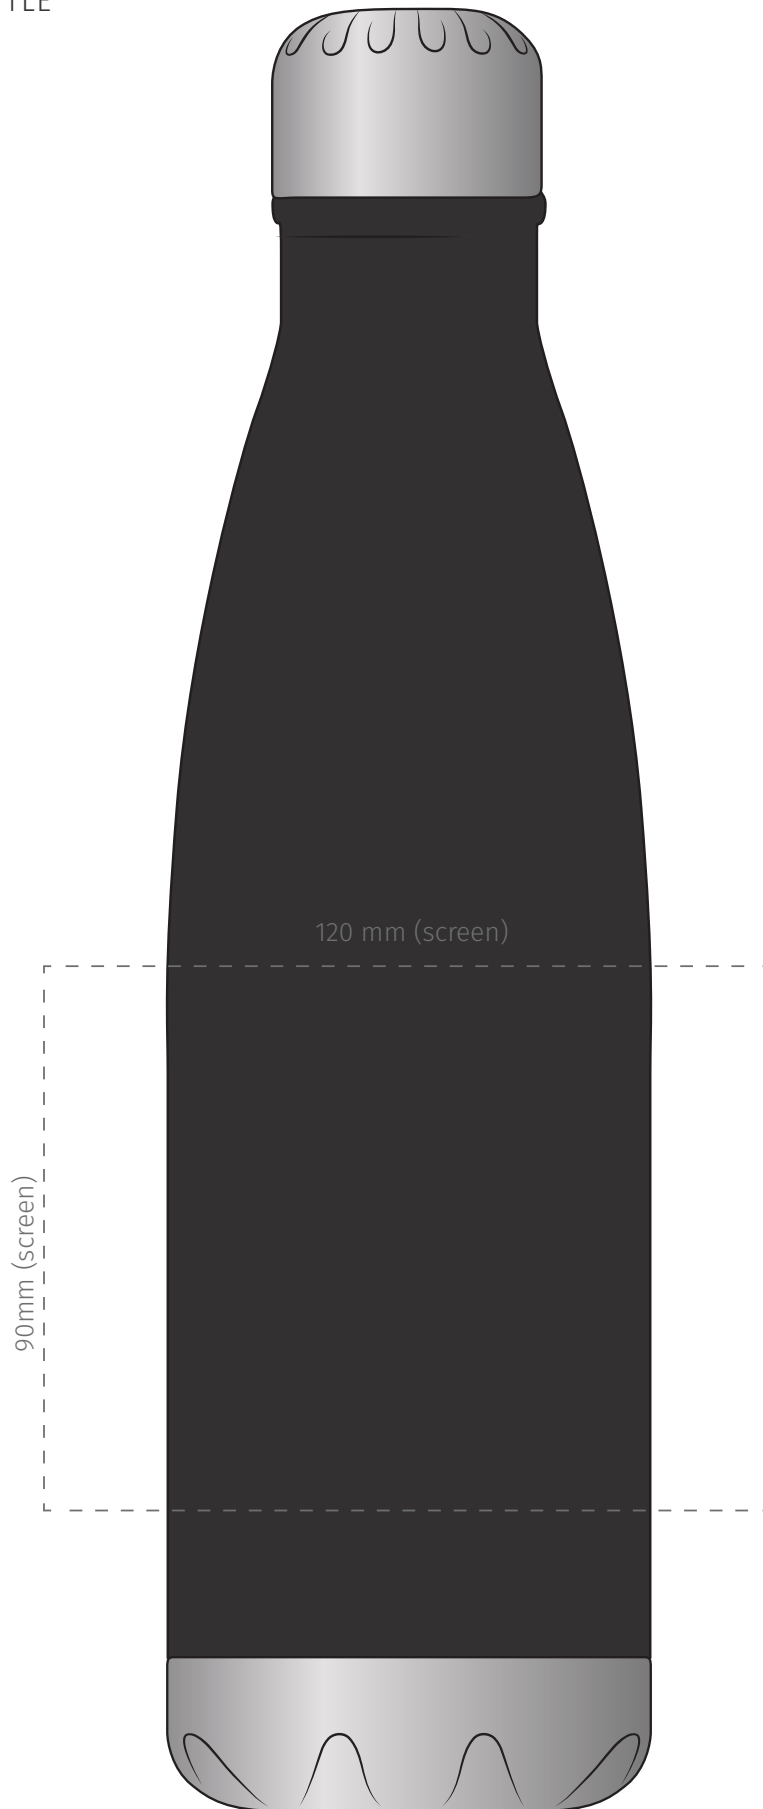

TEMPLATE:
■ 750ML THERMO BOTTLE

BRANDING Engrave

Max engrave area 60 x 110mm

Item shown at 80% actual size when viewed on A4 paper

TEMPLATE:

■ 750ML THERMO BOTTLE

BRANDING Screen

Max print area 120 x 90mm

Item shown at 80% actual size when viewed on A4 paper

TEMPLATE:

■ 750ML THERMO BOTTLE

245.044mm

150mm

BRANDING Digital Rotary

Max print area 245.044 x 150mm

Item shown at 80% actual size when viewed on A4 paper